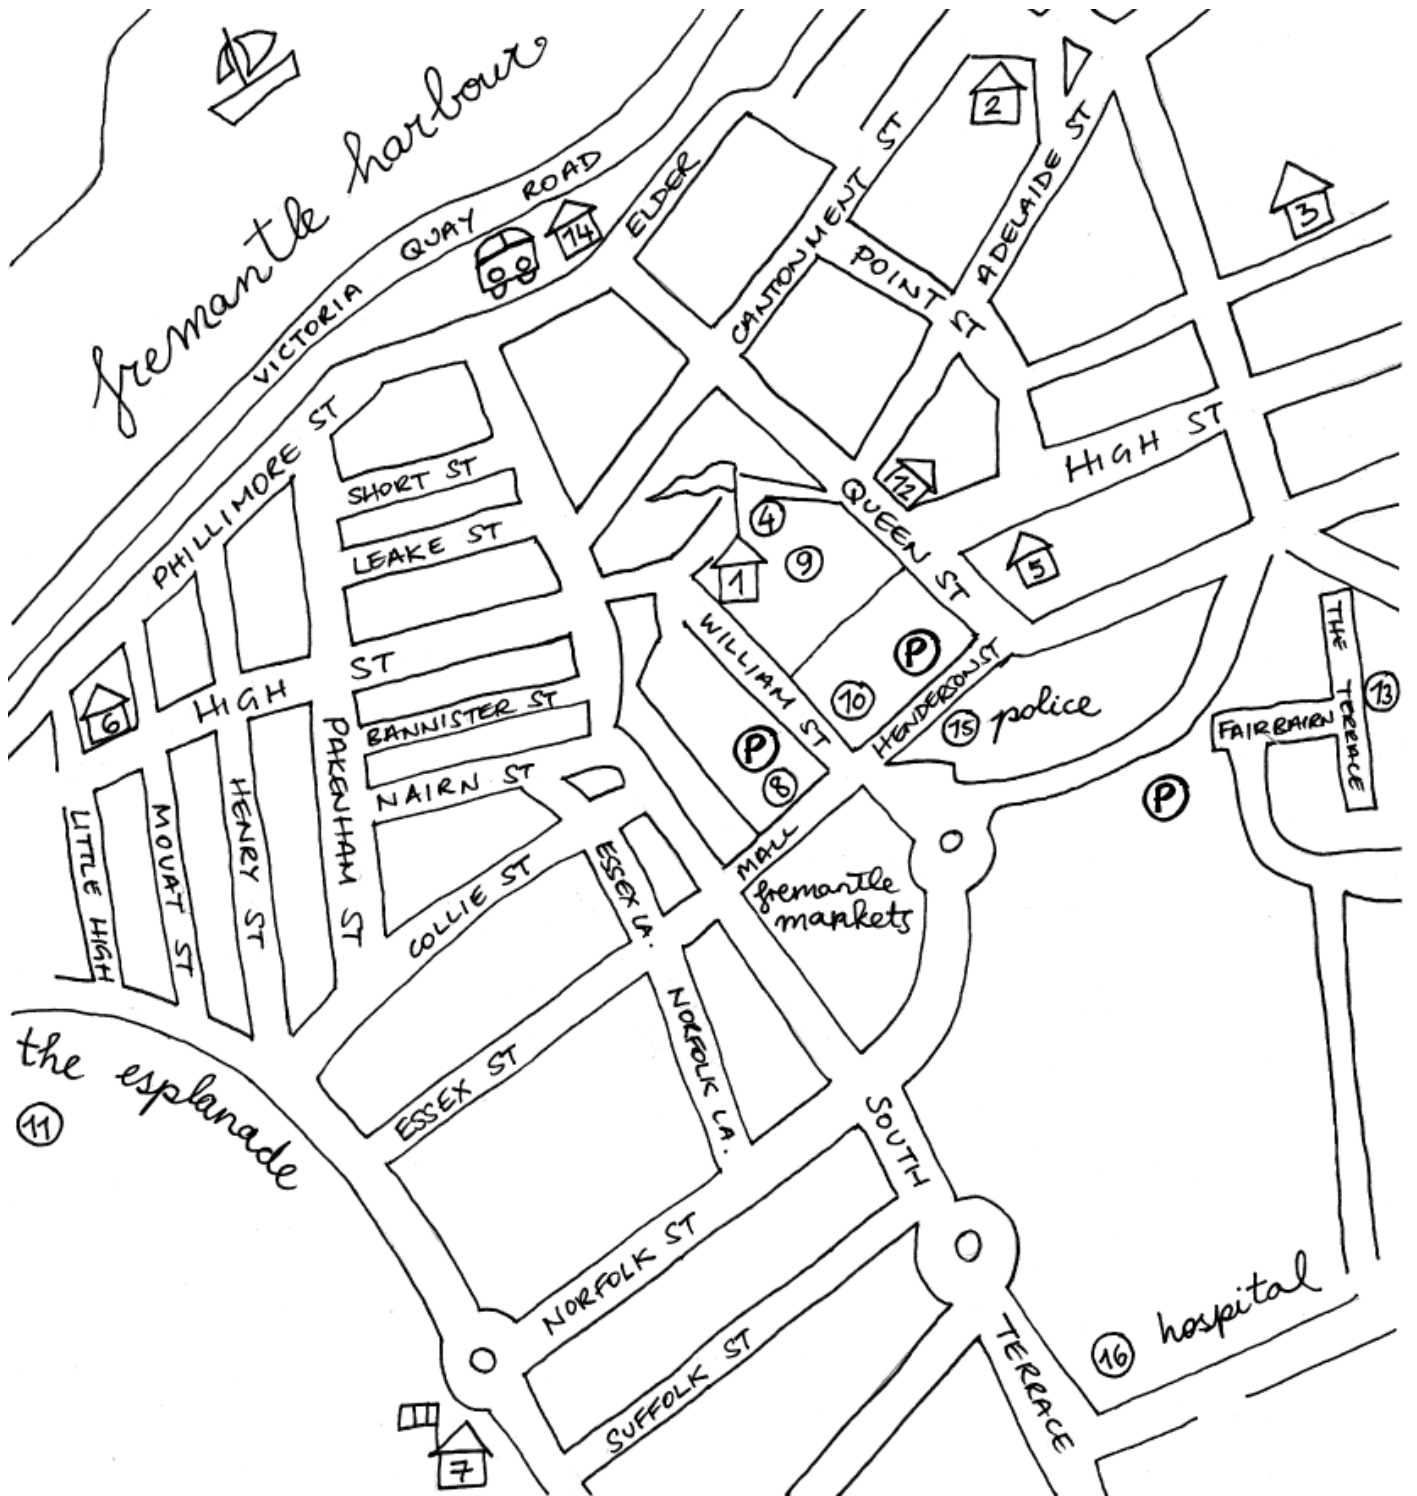

Perth Social Forum Map

-  Fremantle Town Hall
-  Fremantle Education Centre
-  Fremantle Bowling Club
-  PSF Community Market (Kings Square)
-  Tropicana Cafe
-  Edmund Rice Centre (24 High St)
-  Fremantle Italian Club

-  Fremantle Food Hall
-   Wheel Chair Accessible Toilets
-  Esplanade Reserve
-  Oxfam CAA Shop
-  Fremantle Prison
-  Fremantle Train & Bus Station
-  Police
-  Hospital